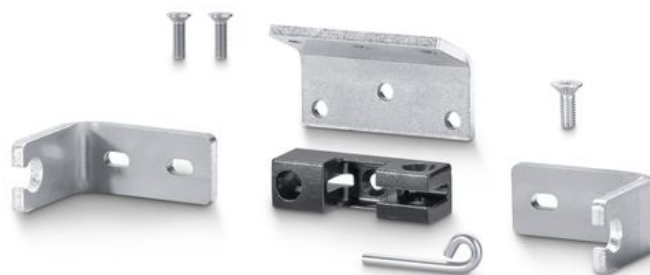

## **Bracket set roof D3 \***

For roof windows

### **AREAS OF APPLICATION**

- Frame installation OUTWARD opening
- Roof profile system: Schüco AWS 57RO
- Installation on aluminium windows